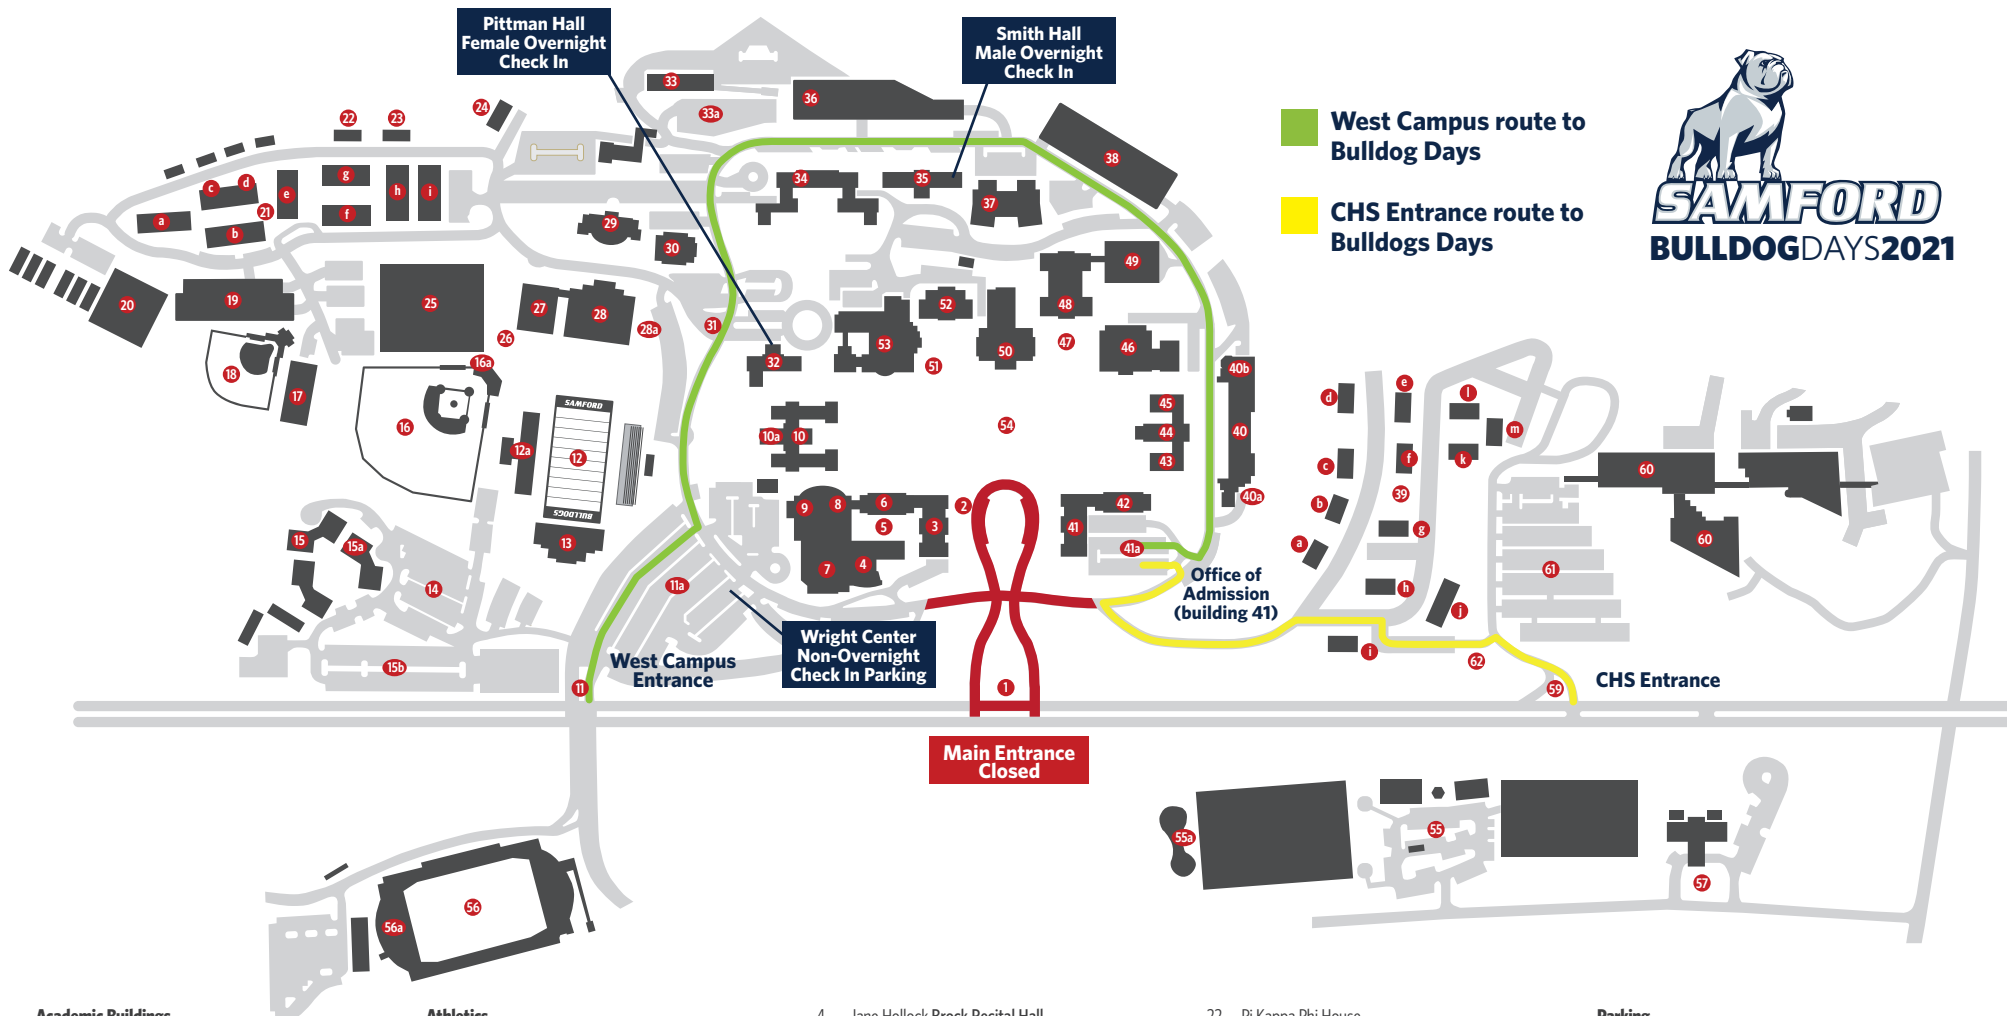

West Campus route to Bulldog Days

CHS Entrance route to Bulldog Days

Main Entrance Closed

Academic Buildings

33. Art Lofts
29. Dwight M. and Lucille S. Beeson Alumni Center
46. Elinor Messer Brooks and Marion Thomas Brooks Hall (Arts and Sciences)
6. John H. Buchanan Hall (Arts)
45. Percy Pratt Burns Hall
43. James Horton Chapman Hall
60. College of Health Sciences (Health Professions, Nursing, Pharmacy, Public Health)
37. Cooney Hall (Business)
10. Divinity Hall (Divinity)
52. Dwight M. Beeson Hall
41. Robert I. Ingalls Sr. Hall (Admission)
49. Lucille Stewart Beeson Law Library
30. Orlean Bullard Beeson Hall (Education)
40. William Self Propst Hall
  - a. Conservatory
  - b. Boyd E. Christenberry Planetarium
48. Memory Leake Robinson Hall (Law)
42. Thomas D. Russell Hall
3. Frank Park Samford Hall (Administration)
8. Bonnie Bolding Swearingen Hall
50. Harwell G. Davis University Library

Athletics

- 55a. Alpine Tower
27. Leo E. Bashinsky Field House
- 12a. Leo E. Bashinsky Press Tower
18. Bulldog Softball Field
- 16a. Carl E. Miller Jr. Press Box
55. Intramural/Recreation Complex
16. Joe Lee Griffin Baseball Field
25. Pete Hanna Center (Athletics)
- Thomas E. and Marla H. Courts Arena
17. J. T. Haywood Field House
20. Samford Tennis Center
- Darwin E. Hardison Tennis Courts
- Pat Murphy Courington Tennis Pavilion
28. F. Page Seibert Hall
- Public Safety
12. F. Page Seibert Stadium
13. Sullivan-Cooney Family Field House
56. Track and Soccer Stadium

Venues

8. Samford Art Gallery
8. Bolding Studio
4. Jane Hollock Brock Hall

4. Jane Hollock Brock Recital Hall
8. Benjamin F. Harrison Theatre
- 10a. Andrew Gerow Hodges Chapel
44. A. Hamilton Reid Chapel
7. Leslie S. Wright Fine Arts Center

Services

57. Academy of the Arts
23. Air Force ROTC Detachment
36. Facilities Management
53. Ralph W. Beeson University Center
  - Dining Hall
  - Bookstore
  - The Hub (Information Center)
- 28a. University Health Services

Residence Halls

39. Beeson Woods Residence Halls
  - a. James Hall
  - b. Luther Hall
  - c. Malcolm Hall
  - d. Wesley Hall
  - e. Ralph Hall
  - f. Orlean Hall
  - g. Dwight Hall
  - h. Lucille Hall
  - i. Treetop Hall
  - j. Evergreen Hall
  - k. Rosa Hall
  - l. Ethel Hall
  - m. Marvin Hall

22. Pi Kappa Phi House
32. John D. Pittman Hall
35. Mamie Mell Smith Residence Hall
24. Theta Alpha House
34. Lena Vail Davis Residence Hall
21. West Campus Residence Halls
  - a. Alpha Omicron Pi
  - b. Mountain View
  - c. Residence Hall
  - d. Sigma Chi
  - e. Phi Mu
  - f. Chi Omega
  - g. Alpha Delta Pi
  - h. Zeta Tau Alpha
  - i. Tri Delta
15. West Village
  - a. Barbara Drummond Thorne Hall

Points of Interest

51. Ben Brown Plaza
9. Gertha Itasca Earwood Bolding Memorial Garden
5. Hazel P. Boren Courtyard and Garden
47. Martha F. and Albert P. Brewer Plaza
26. Bulldog Spirit Plaza
54. Centennial Walk/University Quadrangle
58. President's Home
2. Sherman Oak
31. Victory Flag

Parking