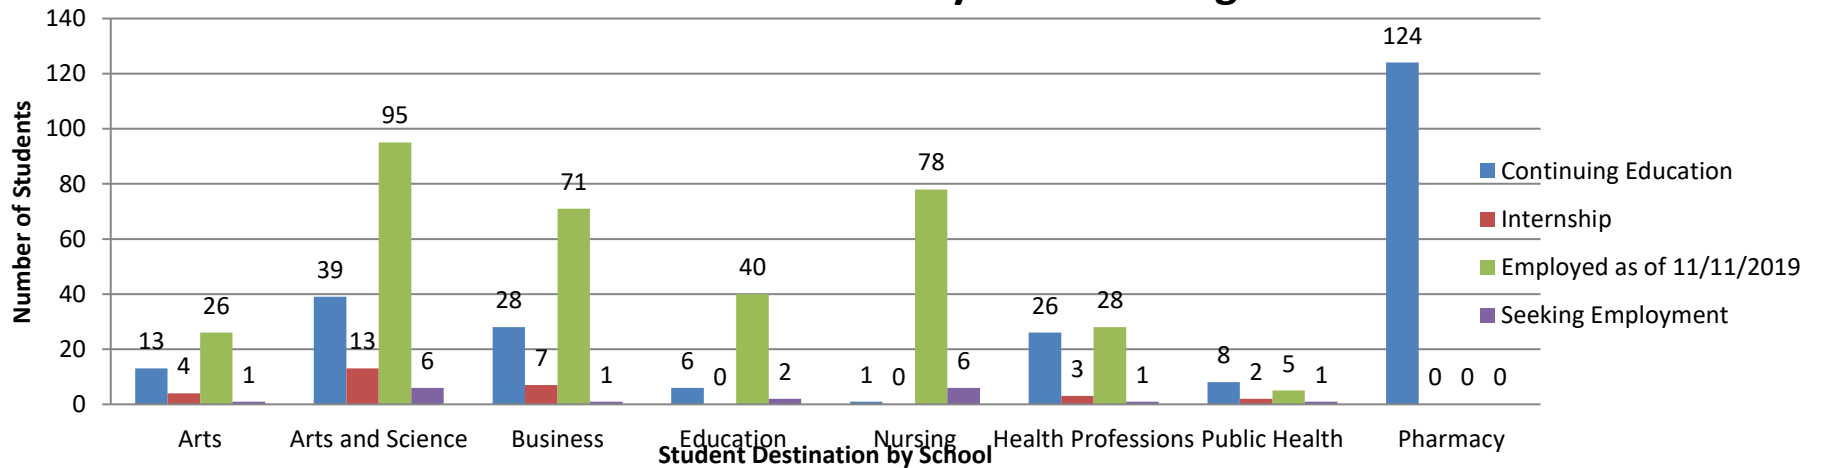

## Overall First Destination Data for May 2019 Undergraduates

## First Destination Data for May 2019 Undergraduates

*\*This data is representative for students who were planning to attend graduate school and/or were seeking employment. Knowledge/response rate: 98.6%. Data was collected through 11/11/19 via Bulldog Blastoff, email, LinkedIn, Facebook, phone calls, and by contacting individual schools.*