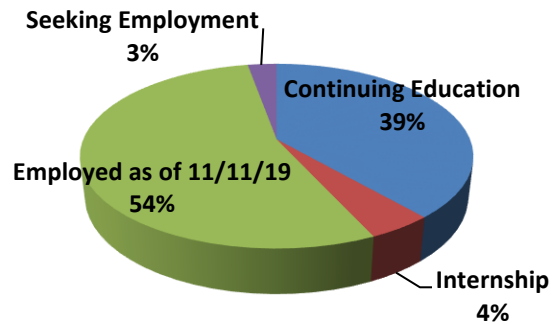

## Overall First Destination Data for May 2019 Undergraduates

## First Destination Data for May 2019 Undergraduates

*\*This data is representative for students who were planning to attend graduate school and/or were seeking employment. Knowledge/response rate: 98.6%. Data was collected through 11/11/19 via Bulldog Blastoff, email, LinkedIn, Facebook, phone calls, and by contacting individual schools.*