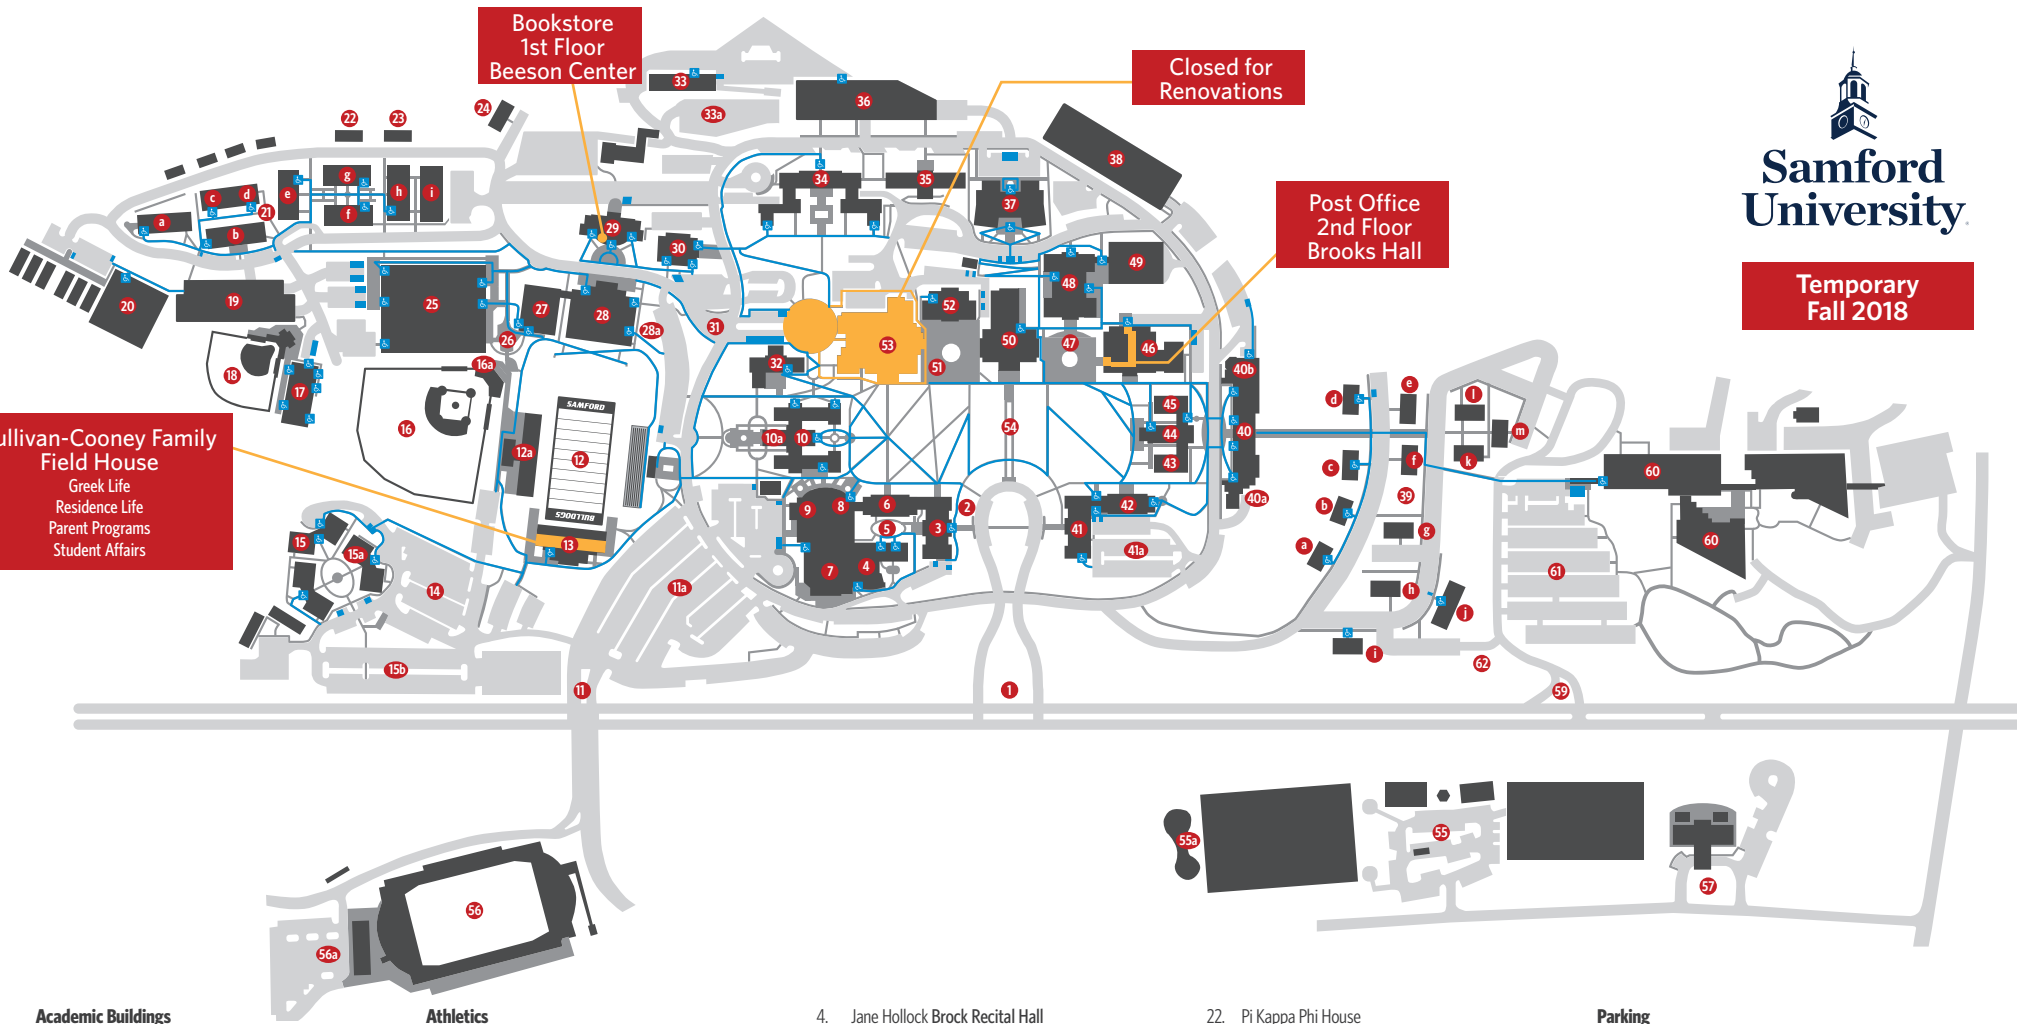

Samford University

**Temporary
Fall 2018**

Academic Buildings

33. Art Lofts
29. Dwight M. and Lucille S. Beeson Center
46. Elinor Messer Brooks and Marion Thomas Brooks Hall (Arts and Sciences)
6. John H. Buchanan Hall (Arts)
45. Percy Pratt Burns Hall
43. James Horton Chapman Hall
60. College of Health Sciences (Health Professions, Nursing, Pharmacy, Public Health)
37. Cooney Hall (Business)
10. Divinity Hall (Divinity)
52. Dwight M. Beeson Hall
41. Robert I. Ingalls Sr. Hall
49. Lucille Stewart Beeson Law Library
30. Orlean Bullard Beeson Hall (Education)
40. William Self Propst Hall
  - a. Conservatory
  - b. Boyd E. Christenberry Planetarium
48. Memory Leake Robinson Hall (Law)
42. Thomas D. Russell Hall
3. Frank Park Samford Hall (Admission, Administration)
8. Bonnie Bolding Swearingen Hall
50. Harwell G. Davis University Library

Athletics

- 55a. Alpine Tower
27. Leo E. Bashinsky Field House
- 12a. Leo E. Bashinsky Press Tower
18. Bulldog Softball Field
- 16a. Carl E. Miller Jr. Press Box
55. Intramural/Recreation Complex
16. Joe Lee Griffin Baseball Field
25. Pete Hanna Center (Athletics)
- Thomas E. and Marla H. Corts Arena
- Fitness/Wellness Center
17. J. T. Haywood Field House
20. Samford Tennis Center
- Darwin E. Hardison Tennis Courts
- Pat Murphy Courington Tennis Pavilion
28. F. Page Seibert Hall
- Public Safety
12. F. Page Seibert Stadium
13. Sullivan-Cooney Family Field House
56. Track and Soccer Stadium

Venues

8. Samford Art Gallery
8. Bolding Studio
4. Jane Hollock Brock Hall

4. Jane Hollock Brock Recital Hall
8. Benjamin F. Harrison Theatre
- 10a. Andrew Gerow Hodges Chapel
44. A. Hamilton Reid Chapel
7. Leslie S. Wright Fine Arts Center

Services

57. Academy of the Arts
23. Air Force ROTC Detachment
36. Facilities Management
53. Ralph W. Beeson University Center
  - Dining Hall
  - Bookstore
  - The Hub (Information Center)
- 28a. University Health Services

Residence Halls

39. Beeson Woods Residence Halls
  - a. James Hall
  - b. Luther Hall
  - c. Malcolm Hall
  - d. Wesley Hall
  - e. Ralph Hall
  - f. Orlean Hall
  - g. Dwight Hall
  - h. Lucille Hall
  - i. Treetop Hall
  - j. Evergreen Hall
  - k. Rosa Hall
  - l. Ethel Hall
  - m. Marvin Hall

22. Pi Kappa Phi House
32. John D. Pittman Hall
35. Mamie Mell Smith Residence Hall
24. Theta Alpha House
34. Lena Vail Davis Residence Hall
21. West Campus Residence Halls
  - a. Alpha Omicron Pi
  - b. Mountain View
  - c. Residence Hall
  - d. Sigma Chi
  - e. Phi Mu
  - f. Chi Omega
  - g. Alpha Delta Pi
  - h. Zeta Tau Alpha
  - i. Tri Delta
15. West Village
  - a. Barbara Drummond Thorne Hall

Points of Interest

51. Ben Brown Plaza
9. Gertha Itasca Earwood Bolding Memorial Garden
5. Hazel P. Boren Courtyard and Garden
47. Martha F. and Albert P. Brewer Plaza
26. Bulldog Spirit Plaza
54. Centennial Walk/University Quadrangle
58. President's Home
2. Sherman Oak
31. Victory Flag

Parking