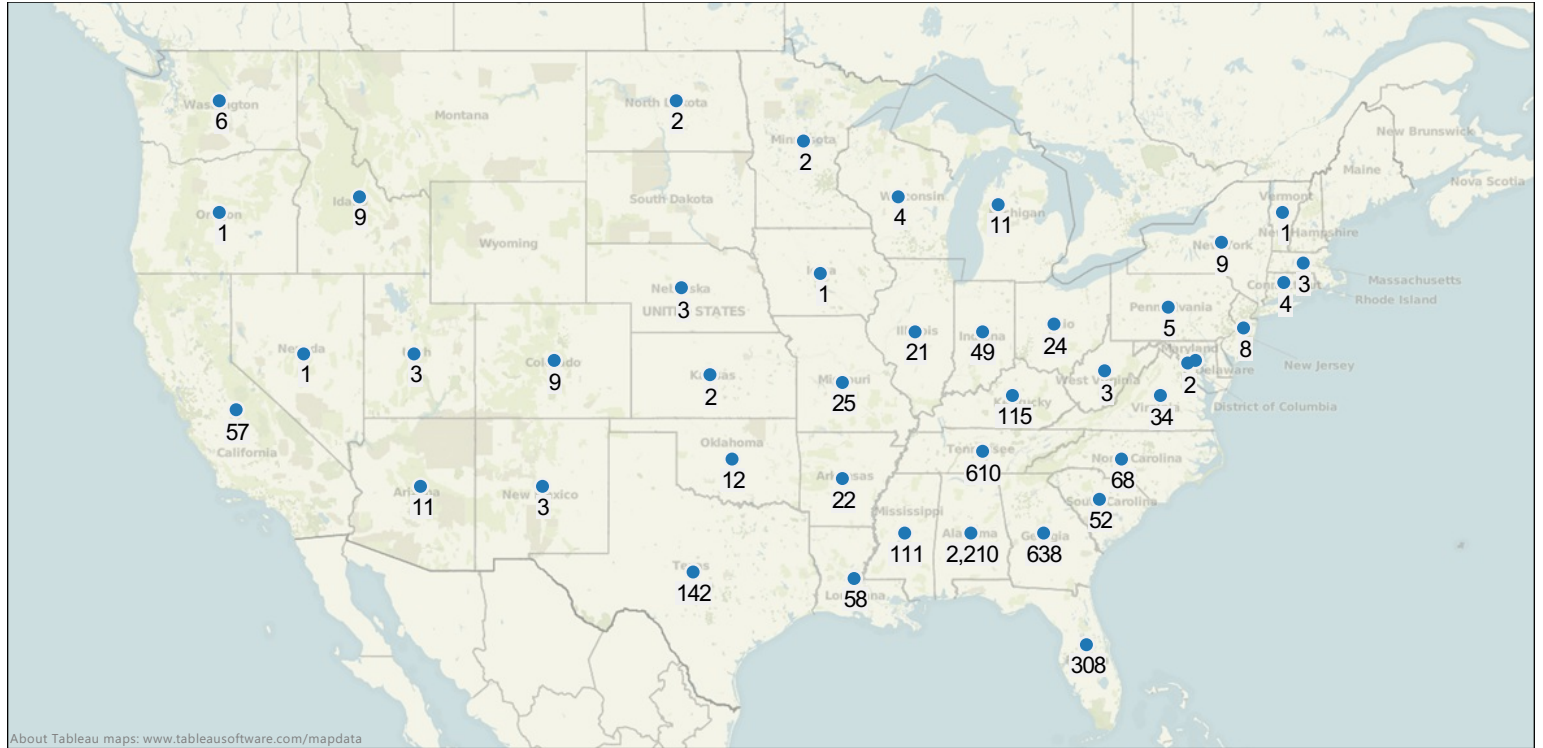

Fall 2013 Total Enrollment by Application State

Alabama	2,210
Georgia	638
Tennessee	610
Florida	308
Applied Outside US	153
Texas	142
Kentucky	115
Mississippi	111
North Carolina	68
Louisiana	58
California	57
South Carolina	52
Indiana	49
Virginia	34
Missouri	25
Ohio	24
Arkansas	22
Illinois	21
Oklahoma	12
Arizona	11
Michigan	11
Maryland	10
Colorado	9
Idaho	9
New York	9
New Jersey	8
Not Reported	6
Washington	6
Pennsylvania	5
Connecticut	4
Wisconsin	4
Massachusetts	3
Military - Europe	3
Nebraska	3
New Mexico	3
Utah	3
West Virginia	3
District of Columbia	2
Kansas	2
Minnesota	2
North Dakota	2
Alaska	1
Hawaii	1
Iowa	1
Nevada	1
Oregon	1
Vermont	1
Grand Total	4,833

2013 Total Enrollment by State Top 5 States

Alabama	2,168
Georgia	664
Tennessee	556
Florida	280
Texas	143

2012 Total Enrollment by State Top 5 States

Alabama	2,185
Georgia	669
Tennessee	578
Florida	303
Kentucky	140

2011 Total Enrollment by State Top 5 States

Alabama	2,168
Georgia	664
Tennessee	556
Florida	280
Texas	143