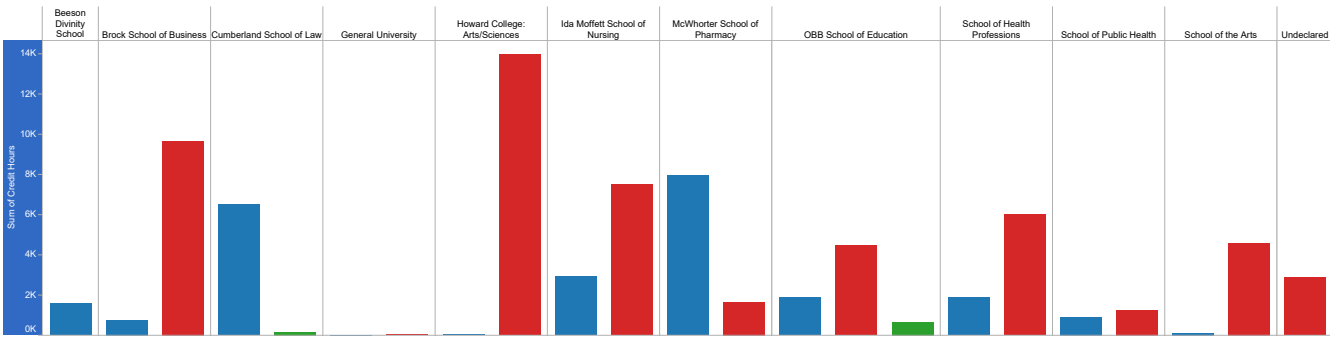

Fall 2017 Credit Hours by Level by School

	Graduate	Undergraduate	Undergraduate Evening	Grand Total
Beeson Divinity School	1,592			1,592
Brock School of Business	750	9,641		10,391
Cumberland School of Law	6,489		155	6,644
General University	3	60		63
Howard College: Arts/Sciences	39	13,949		13,988
Ida Moffett School of Nursing	2,917	7,510		10,427
McWhorter School of Pharmacy	7,949	1,649		9,598
OBB School of Education	1,866	4,440	652	6,958
School of Health Professions	1,864	5,972		7,836
School of Public Health	904	1,256		2,160
School of the Arts	122	4,596		4,718
Undeclared		2,863		2,863
Grand Total	24,495	51,936	807	77,238

Level
■ Graduate
■ Undergraduate
■ Undergraduate Evening