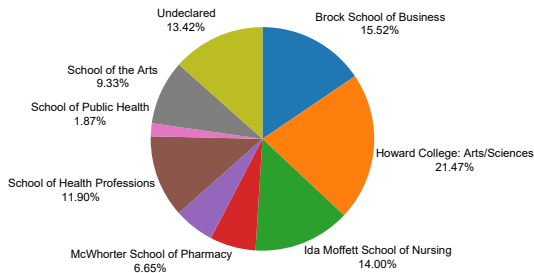

School	Major	Count
OBB School of Education	Early Chldhd/Elem/SpecEd/Colla	24
	Elementary Education	13
	Human Dev and Family Science	6
School of Health Professions	Secondary Education	7
	Comm Sciences and Disorders	11
	Exercise Science (HP)	34
	Health Sciences	27
	Sport Administration (HP)	10
School of Public Health	Sports Medicine (HP)	20
	Foods and Nutrition (CP)	3
	Healthcare Administration	2
	Nutrition and Dietetics (CP)	7
	Public Health	4
School of the Arts	Art	5
	Composition	2
	Graphic Design (BFA)	10
	Interior Design (BFA in SA)	19
	Music	5
	Music and Worship	6
	Music Education	8
	Musical Theatre (BFA)	8
	Piano	2
	Theatre	4
	Theatre for Youth	9
Voice	2	
Undeclared	Undeclared	115

School	Count of Students
Brock School of Business	133
Howard College: Arts/Sc..	184
Ida Moffett School of Nu..	120
McWhorter School of Ph..	57
OBB School of Education	50
School of Health Profes..	102
School of Public Health	16
School of the Arts	80
Undeclared	115
Total	857

Total Entering Freshmen by School Graph

Total Entering Freshmen by School

Brock School of Business	133
Howard College: Arts/Sciences	184
Ida Moffett School of Nursing	120
McWhorter School of Pharmacy	57
OBB School of Education	50
School of Health Professions	102
School of Public Health	16
School of the Arts	80
Undeclared	115
Grand Total	857