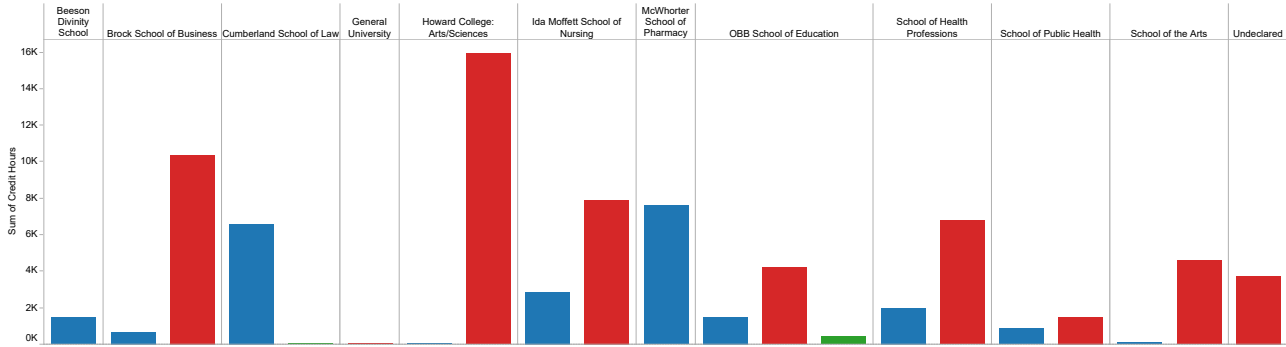

Fall 2018 Credit Hours by Level by School

	Graduate	Undergraduate	Undergraduate Evening	Grand Total
Beeson Divinity School	1,443			1,443
Brock School of Business	675	10,362		11,037
Cumberland School of Law	6,595		45	6,640
General University		63		63
Howard College: Arts/Sciences	57	15,909		15,966
Ida Moffett School of Nursing	2,867	7,875		10,742
McWhorter School of Pharmacy	7,612			7,612
OBB School of Education	1,518	4,219	455	6,192
School of Health Professions	2,001	6,769		8,770
School of Public Health	870	1,516		2,386
School of the Arts	116	4,608		4,724
Undeclared		3,705		3,705
Grand Total	23,754	55,026	500	79,280

Level
■ Graduate
■ Undergraduate
■ Undergraduate Evening