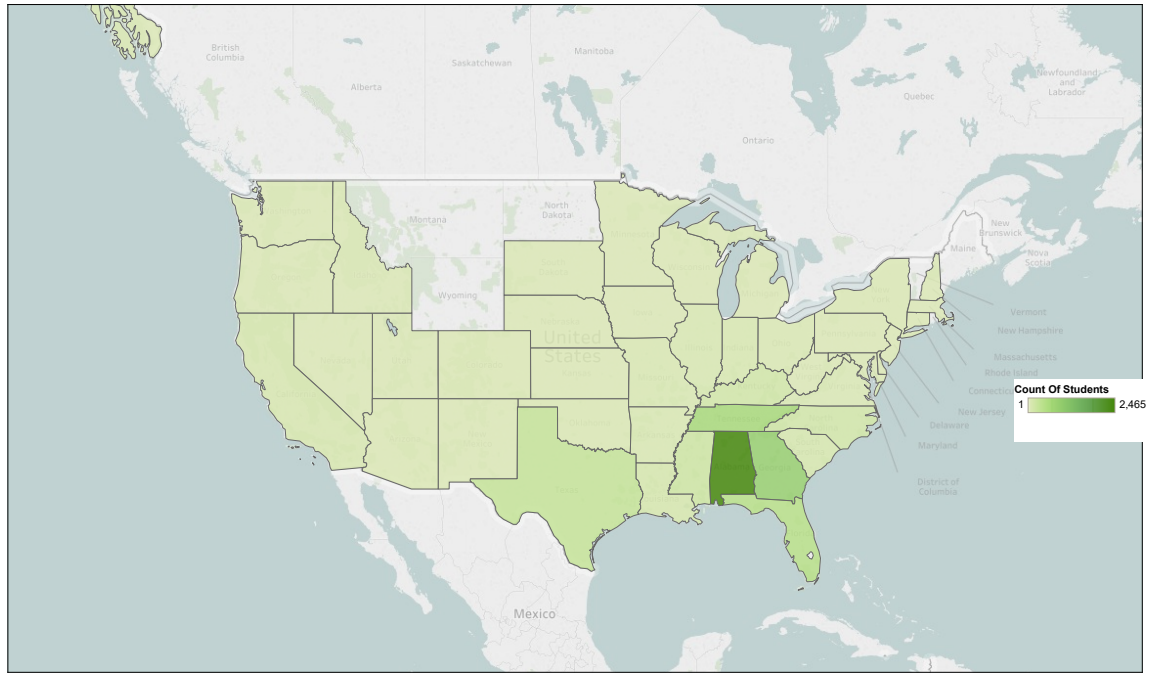

## Fall 2018 Total Enrollment by Application State

Alabama	2,465
Georgia	863
Tennessee	597
Florida	405
Texas	248
Mississippi	157
Kentucky	118
North Carolina	115
Louisiana	71
South Carolina	67
California	52
Indiana	48
Applied Outside US	45
Illinois	43
Arkansas	38
Missouri	38
Ohio	27
Virginia	22
New York	19
Oklahoma	17
Maryland	14
Not Reported	14
Colorado	11
Michigan	11
Wisconsin	10
Arizona	9
Connecticut	9
Iowa	8
Minnesota	8
New Jersey	8
Washington	8
Kansas	6
Oregon	6
Pennsylvania	6
Utah	6
Alaska	3
Hawaii	3
Idaho	3
Nebraska	3
New Hampshire	3
District of Columbia	2
Massachusetts	2
Nevada	2
South Dakota	2
West Virginia	2
Delaware	1
Guam	1
Military - Europe	1
New Mexico	1
Puerto Rico	1
<b>Grand Total</b>	<b>5,619</b>

2017 Total Enrollment by State Top 5 States

Alabama	2,466
Georgia	819
Tennessee	616
Florida	407
Texas	226

2016 Total Enrollment by State Top 5 States

Alabama	2,450
Georgia	748
Tennessee	667
Florida	404
Texas	210

2015 Total Enrollment by State Top 5 States

Alabama	2,329
Georgia	705
Tennessee	635
Florida	379
Texas	192