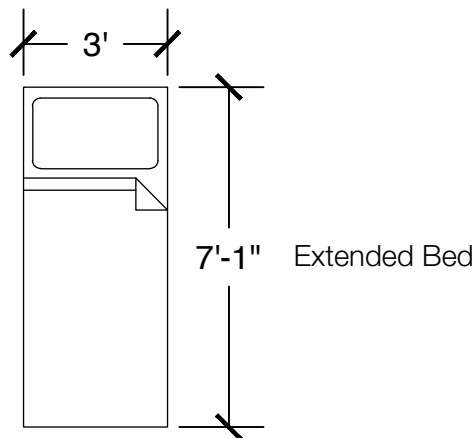

### Using These Measurements

This document contains the room measurements for Beeson Woods. We recommend that it be viewed in Adobe Acrobat, which can be downloaded at Adobe's website, [www.adobe.com/reader](http://www.adobe.com/reader).

Because there are many configurations available for every area, these layouts and measurements should be seen as general guidelines. We do, however, strive to be as accurate as possible. Any questions should be directed to the Residence Life main office at (205)726-2956.

**Configuration Notes:**

Applicable to Beeson Woods

All drawings are 1/4"=1'-0" scale

Dimensions are meant to be general figures and may not be exact