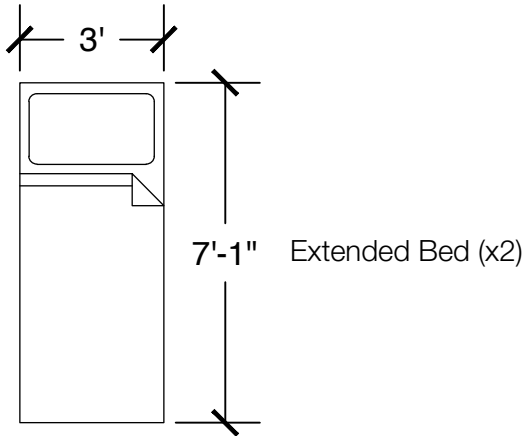

Using These Measurements

This document contains the room measurements for the West Campus Residence Halls. We recommend that it be viewed in Adobe Acrobat, which can be downloaded at Adobe's website, www.adobe.com/reader.

Because there are many configurations available for every residence hall, these layouts and measurements should be seen as general guidelines. This configuration reflects a standard room size but may not represent the exact room size or layout for every room. We do, however, strive to be as accurate as possible. Any questions should be directed to the Residence Life main office at (205)726-2956.

Configuration Notes:

Applicable to West Campus Residence Halls
 All drawings are 1/4"=1'-0" scale
 Dimensions are meant to be general figures and may not be exact