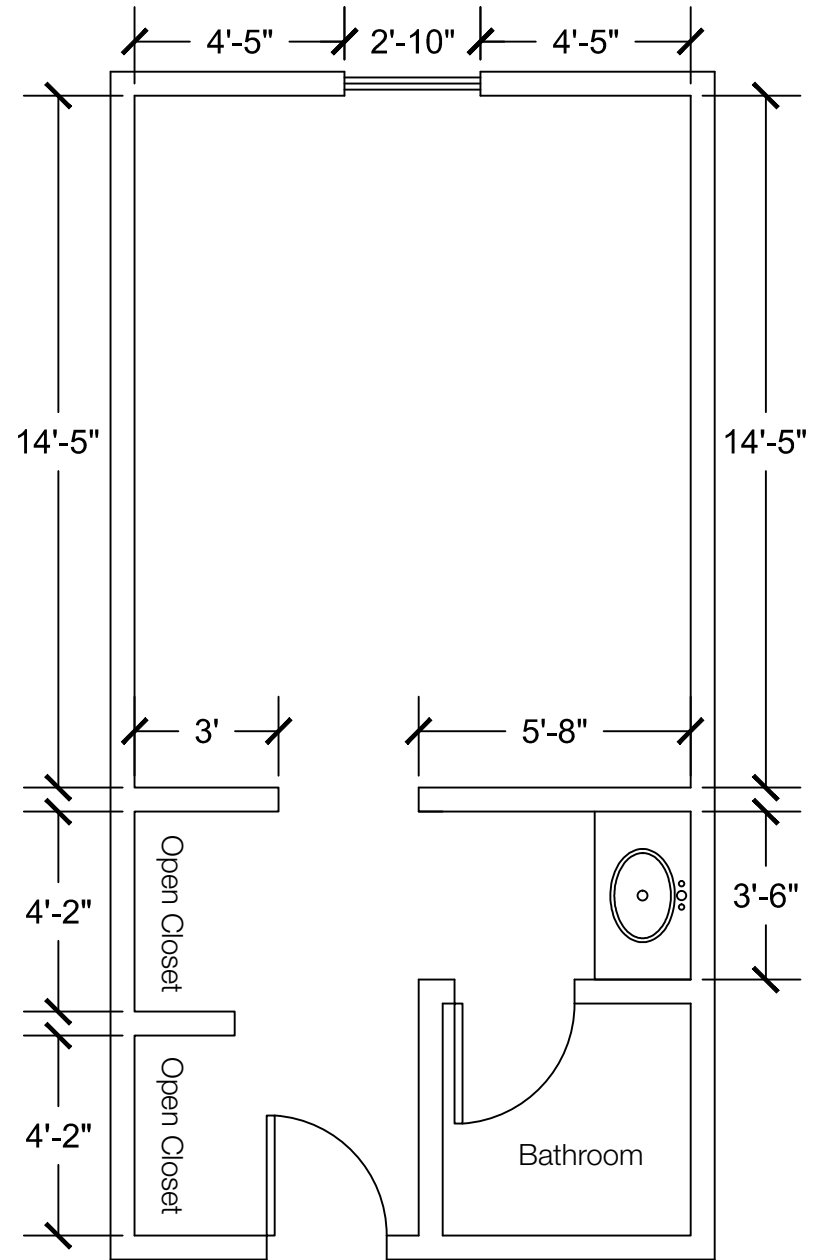

Using These Measurements

This document contains the room measurements for the West Campus Residence Halls. We recommend that it be viewed in Adobe Acrobat, which can be downloaded at Adobe's website, www.adobe.com/reader.

Because there are many configurations available for every residence hall, these layouts and measurements should be seen as general guidelines. This configuration reflects a standard room size but may not represent the exact room size or layout for every room. We do, however, strive to be as accurate as possible. Any questions should be directed to the Residence Life main office at (205)726-2956.

Configuration Notes:

Applicable to West Campus Residence Halls
 All drawings are 1/4"=1'-0" scale
 Dimensions are meant to be general figures and may not be exact