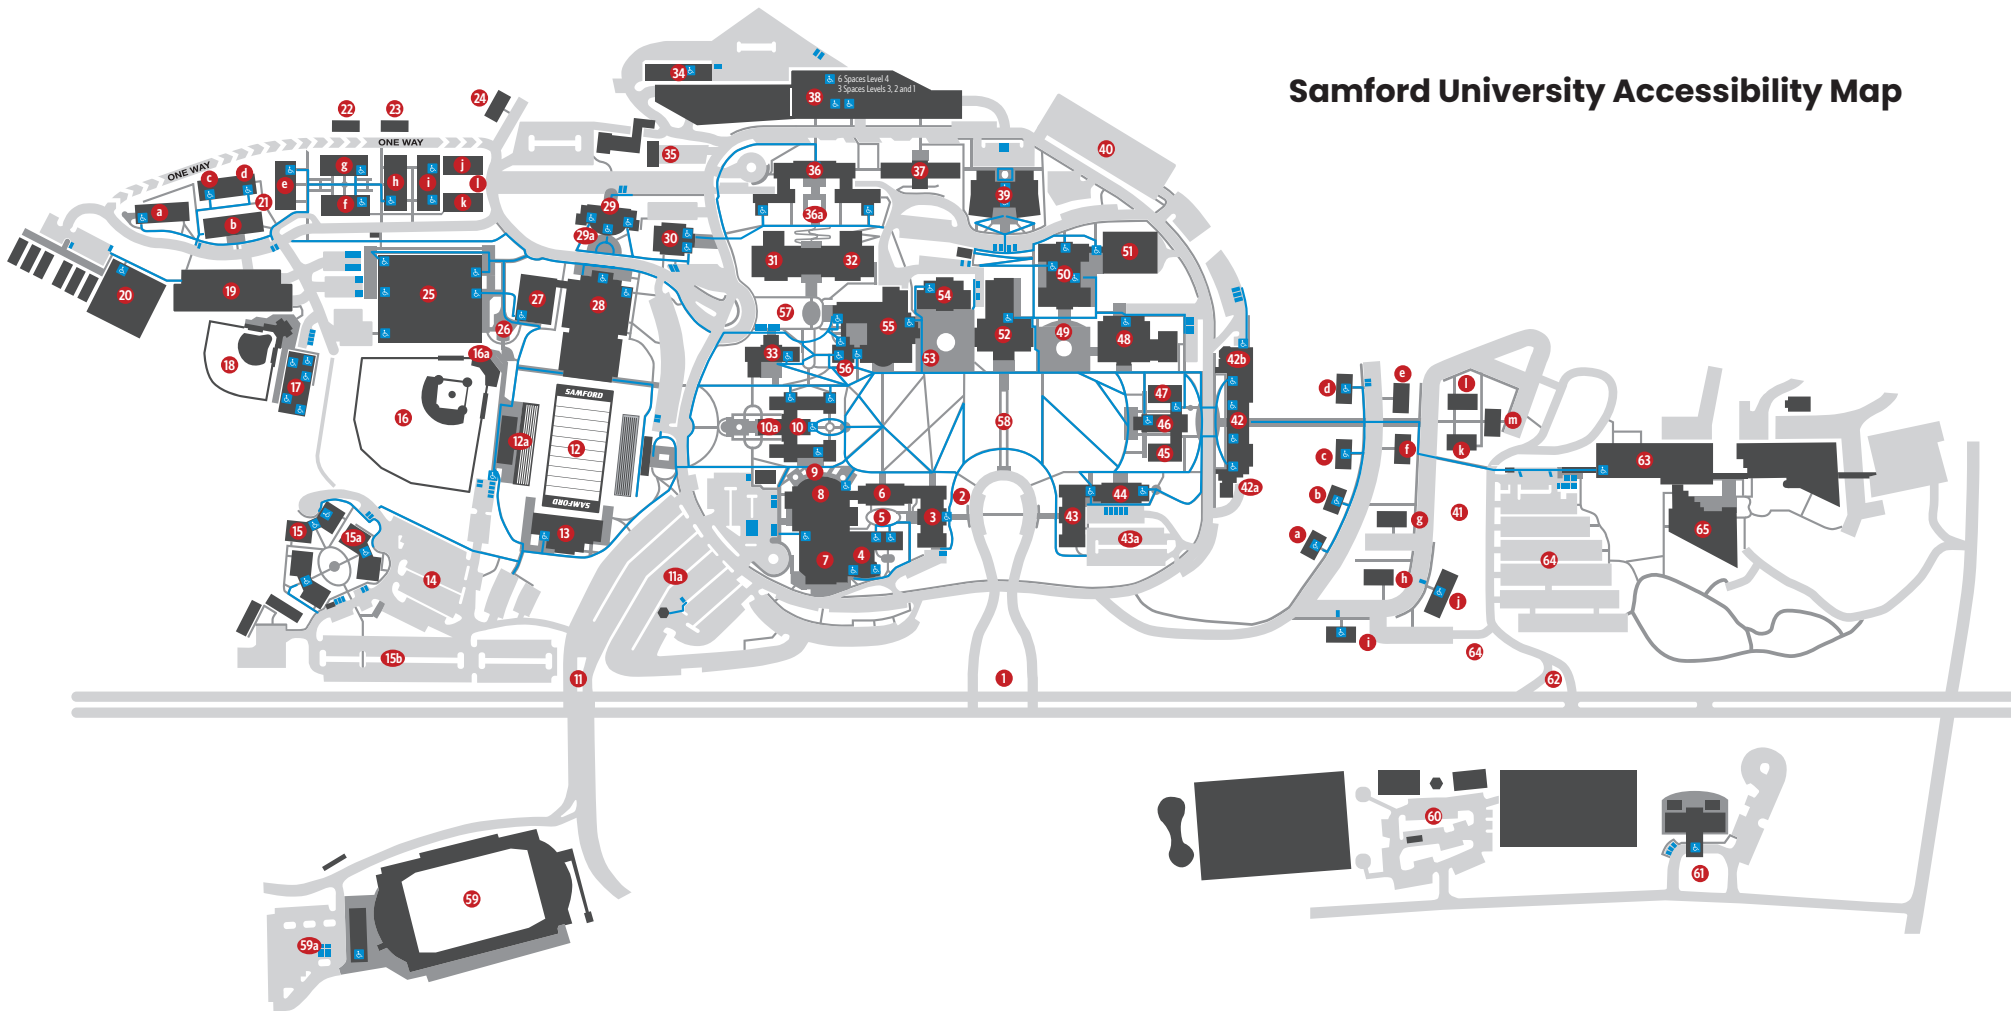

Samford University Accessibility Map

- | | | | | |
|--|---------------------------------------|---|--|--|
| 1. Main Gate | 15. West Village | 26. Bulldog Spirit Plaza | 41. Beeson Woods Residence Halls | 52. Harwell G. Davis University Library |
| 2. Sherman Oak | 15a. Barbara Drummond Thorne Hall | 27. Leo Bashinsky Field House | a. James Hall | 53. Ben Brown Plaza |
| 3. Frank Park Samford Hall (Administration) | 15b. West Village Parking | 28. F. Page Seibert Hall | b. Luther Hall | 54. Dwight M. Beeson Hall (Public Safety) |
| 4. Jane Hollock Brock Hall | 16. Joe Lee Griffin Baseball Field | 29. Dwight M. and Lucille S. Beeson Alumni Center | c. Malcolm Hall | 55. Ralph W. Beeson University Center |
| 5. Hazel P. Boren Courtyard and Garden | 16a. Carl E. Miller Jr. Press Box | 29a. Beard Health and Wellness Center | d. Wesley Hall | Dining Hall (The Caf) |
| 6. John H. Buchanan Hall (Arts) | 17. J. T. Haywood Field House | Samford Cares | e. Ralph Hall | Food Court |
| 7. Leslie S. Wright Fine Arts Center | 18. Bulldog Softball Field | University Health Services | f. Orlean Hall | Post Office |
| 8. Bonnie Bolding Swearingen Hall | 19. West Parking Deck | 30. Orlean Bullard Beeson Hall (Education) | g. Dwight Hall | Samford Shop |
| Benjamin F. Harrison Theatre | 20. Pat M. Courington Tennis Center | 31. Audrey Lattimore Gaston Residence Hall | 42. William Self Propst Hall | The Hub (Information Center) |
| Bolding Studio | 20a. Darwin E. Hardison Tennis Courts | 32. Marvin L. Mann Residence Hall | 42a. Conservatory | 56. Westmoreland Hall |
| Samford Art Gallery | 21. West Campus Residence Halls | 33. John D. Pittman Hall | 42b. Boyd E. Christenberry Planetarium | 57. Frank and Marti Buck Plaza |
| 9. Gertha Itasca Earwood Bolding Memorial Garden | a. Alpha Tau Omega | 34. Art Lofts | 43. Robert I. Ingalls Sr. Hall (Admission) | 58. Centennial Walk/University Quadrangle |
| 10. Divinity Hall (Divinity) | b. Mountain View | 35. Public Safety | 43a. Ingalls Hall/Russell Hall Parking | 59. Track and Soccer Stadium |
| 10a. Andrew Gerow Hodges Chapel | c. Pi Kappa Phi | 36. Lena Vail Davis Residence Hall | 44. Thomas D. Russell Hall | Shauna Yelton Field |
| 11. West Gate Entrance | d. Sigma Chi | 36a. Crider Commons | 45. James Horton Chapman Hall | 59a. Track and Soccer Stadium Parking |
| 11a. Lower Leslie S. Wright Fine Arts Center | e. Phi Mu | 37. Mamie Mell Smith Residence Hall | 46. A. Hamilton Reid Chapel | Intramural/Recreation Complex |
| Parking Lot | f. Chi Omega | 38. North Parking Deck | 47. Percy Pratt Burns Hall | 61. Academy of the Arts |
| 12. Pete Hanna Stadium | g. Alpha Delta Pi | 39. Cooney Hall (Business) | 48. Elinor Messer Brooks and Marion Thomas | 62. College of Health Sciences Gate Entrance |
| Bobby Bowden Field | h. Zeta Tau Alpha | 40. Northeast Parking Deck | Brooks Hall (Arts and Sciences) | 63. College of Health Sciences Main Campus Access |
| 12a. Leo E. Bashinsky Press Tower | i. Tri Delta | | 49. Martha F. and Albert P. Brewer Plaza | 64. College of Health Sciences Parking |
| 13. Sullivan-Cooney Family Field House | j. Alpha Omicron Pi | | 50. Memory Leake Robinson Hall (Law) | 65. College of Health Sciences (Health Professions,
Nursing, Pharmacy, Public Health) |
| 14. South Stadium Parking Lot | k. Kappa Delta | | 51. Lucille Stewart Beeson Law Library | |
| | l. Bill and Kimeran Stevens Plaza | | | |